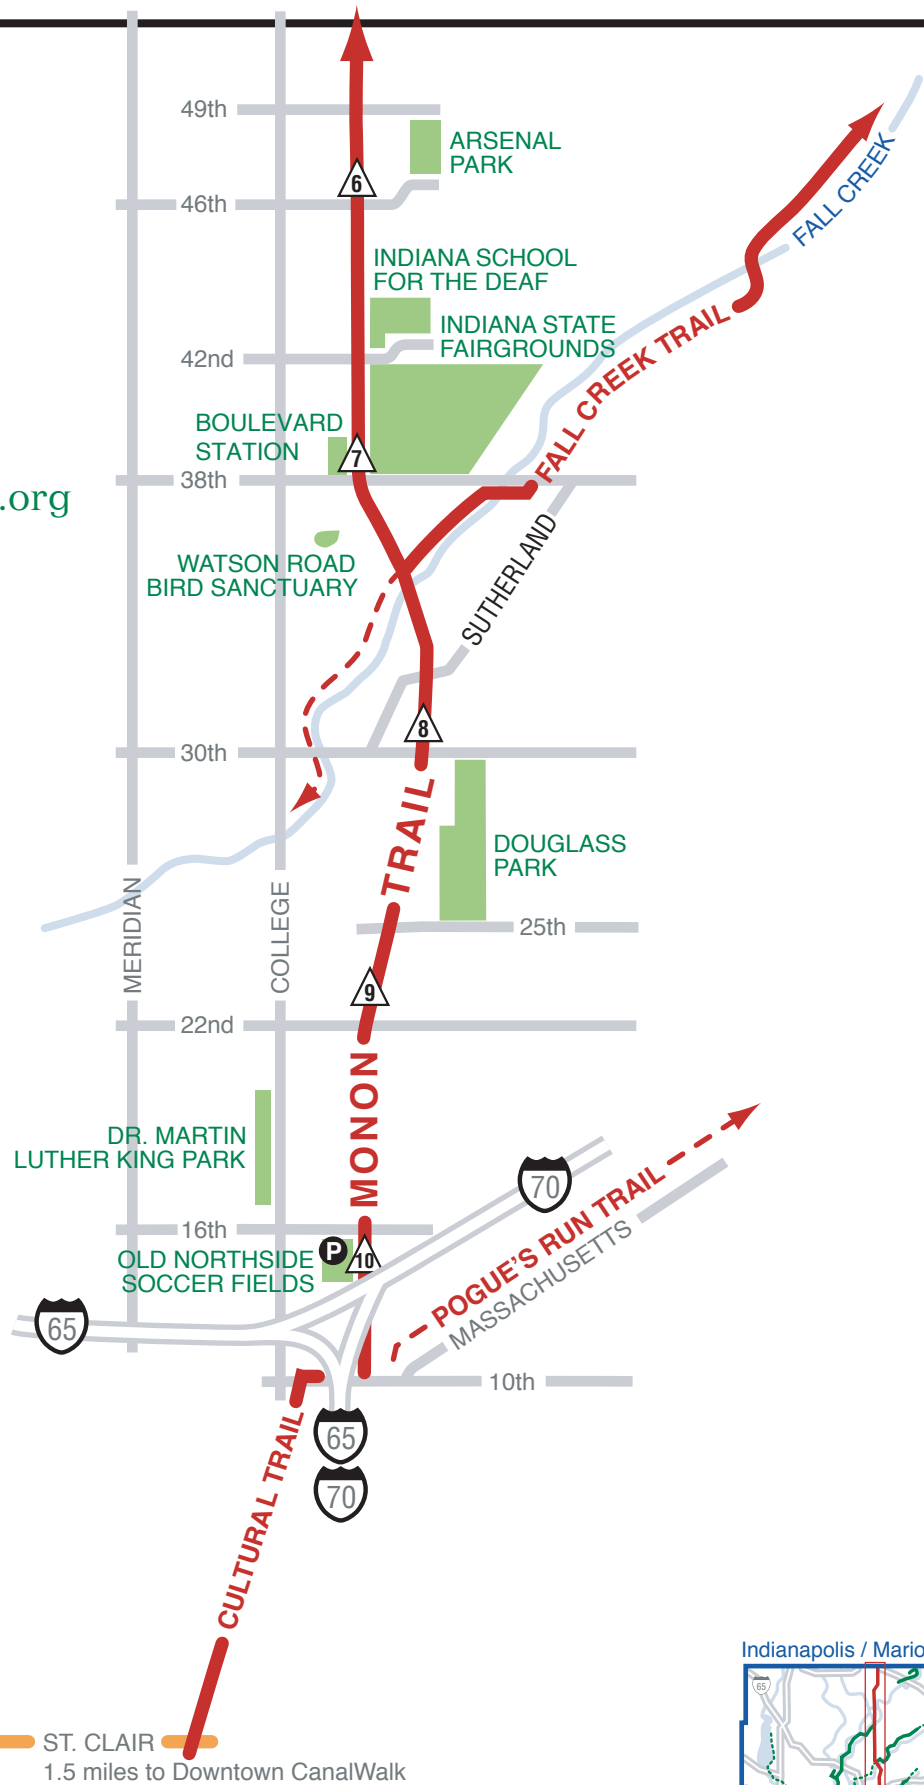

Monon Trail

greenwaysfoundation.org

MONON GREENWAY
Carmel Clay Parks & Recreation
www.carmelclayparks.com

Map key	
	trail
	future trail
	on street
	mile marker
	parking
	restrooms
	food
	bike shop
	canoe launch
	destination
	waterway
	city street
	interstate

Monon Trail

greenwaysfoundation.org

Map key	
	trail
	future trail
	on street
	mile marker
	parking
	restrooms
	food
	bike shop
	canoe launch
	destination
	waterway
	city street
	interstate

← ST. CLAIR
1.5 miles to Downtown CanalWalk